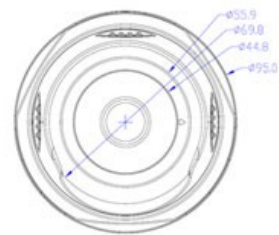

CP- VCQ-D10L2

1 MP HDCVI IR Dome Camera - 20 Mtr.

CP PLUS
CORAL

Main Features

- 1 MP HQIS Pro Image Sensor
- 25/30fps@720P
- Day/Night(ICR), AWB, AGC, BLC
- 3.6mm MP Lens
- IR Range of 20 Mtr.

CP- VCQ-D10L2

1 MP HDCVI IR Dome Camera - 20 Mtr.

Feature

Image Sensor
Minimum Illumination
Shutter Speed
White Balance
Lens
Gain Control(AGC)
S/N Ratio
Back Light Compensation
Video Streaming
Video Output
ICR
IR
No. of IR LEDs
Operating Temperature
Power Source
Power Consumption
Dimension
Weight

Specification

1 MP HQIS Pro Image Sensor
0.1Lux
PAL:1/60~1/100000s
Auto
3.6mm MP Lens
Auto
more than 50dB
Auto
720P@25 fps
1.0Vp-P75Ωbn
Supports
IR Range of 20 Mtr.
24
-10~ +50°C RH95% Max
DC12V
220mA
Φ90mm x 85mm
200g